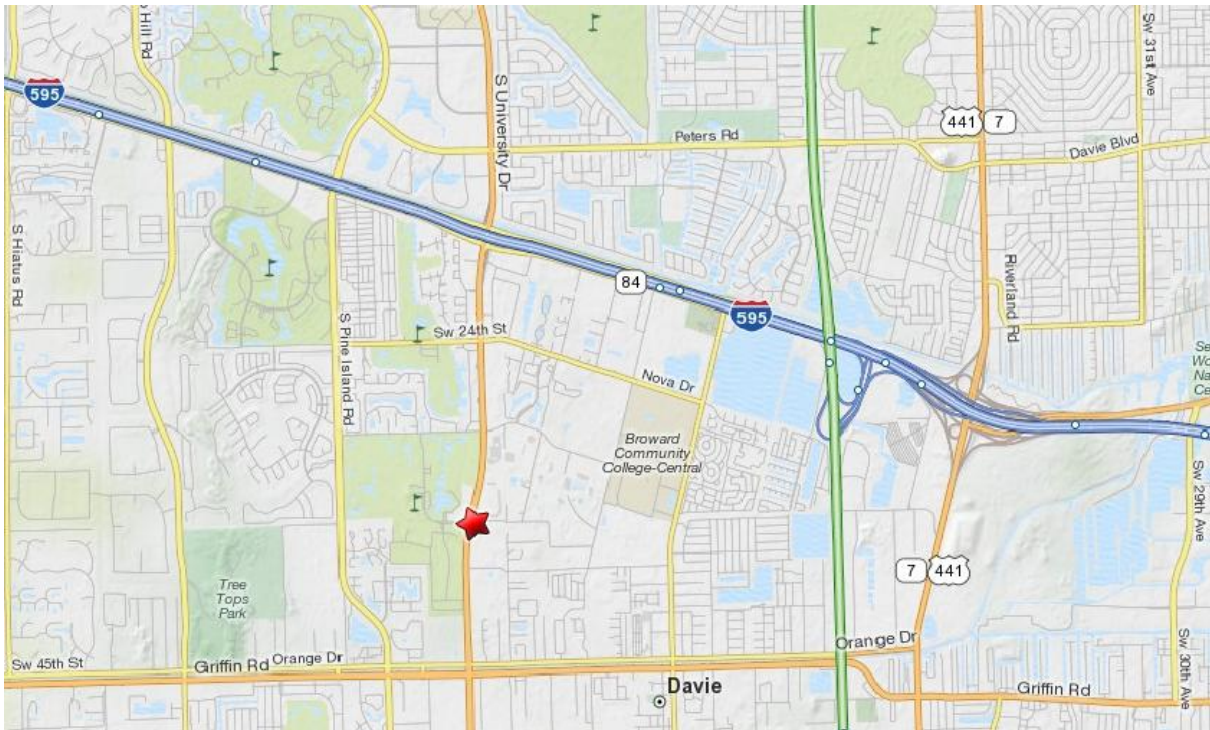

DIRECTIONS

TALK INTERNATIONAL – IELTS TEST CENTER

3501 S. University Drive, Suite 3, Davie, FL 33328

From I-95 or Florida's Turnpike

North or South

Take I-595 and go west

Exit on University Drive and go south

Make a right on SW 36 Street

Make the first right

and go past the Wells Fargo bank to building # 3501

TALK *INTERNATIONAL* - IELTS TEST CENTER

3501 South University Drive, Suite 3, Davie, FL 33328

Phone: 954 533 4546, Fax: 954 990 8746, Email : ielts@talk.edu